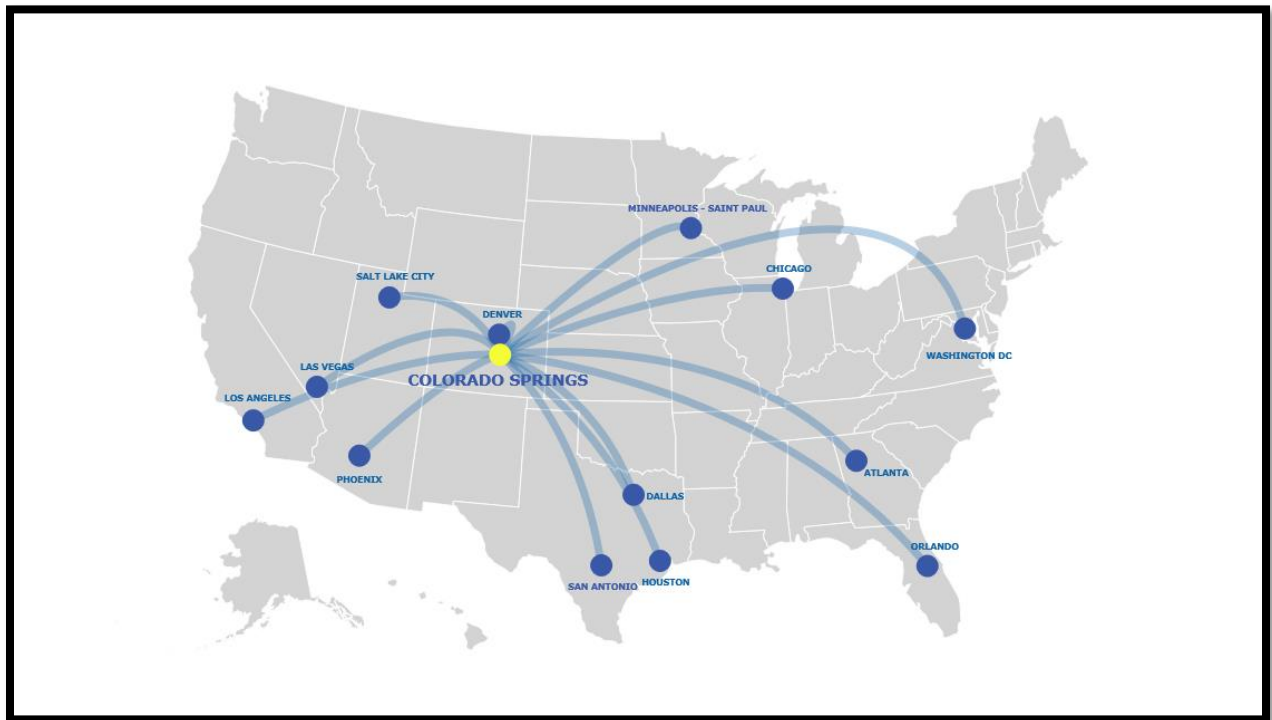

THE BROADMOOR

GETTING HERE IS EASIER THAN EVER!

Located in beautiful Colorado Springs, Colorado near the southern edge of the Rocky Mountains, our inspiring surroundings and expansive property create the feeling of a secluded retreat. Easily accessible by car as well as by air through both Colorado Springs Airport (COS) and Denver International Airport (DEN) — this is where convenience and comfort unite.

Colorado Springs Airport (COS)

Distance from property: 8.3 miles (15 minutes)

Major carriers: United, Frontier, Delta and American

Shuttle Transportation (operated by Gray Line): \$24.00 one-way

Colorado Springs Airport offers direct flights from the following major cities:

Please note: Direct flights to/from Atlanta, Minneapolis/St. Paul, San Antonio and Washington, D.C. are seasonal services, available for the spring/summer only beginning May 1, 2019.

Denver International Airport

90 miles and 90 minutes away
 Shuttle Transportation: \$95.00 each way (Inclusive)
Shuttles equipped with Wi-Fi and bottled water
 Offers direct flights from everywhere!

Round-trip and one-way shuttle service between both Colorado Springs Airport and Denver International Airport and our Colorado Springs resort can easily be arranged through The Broadmoor Transportation Department.